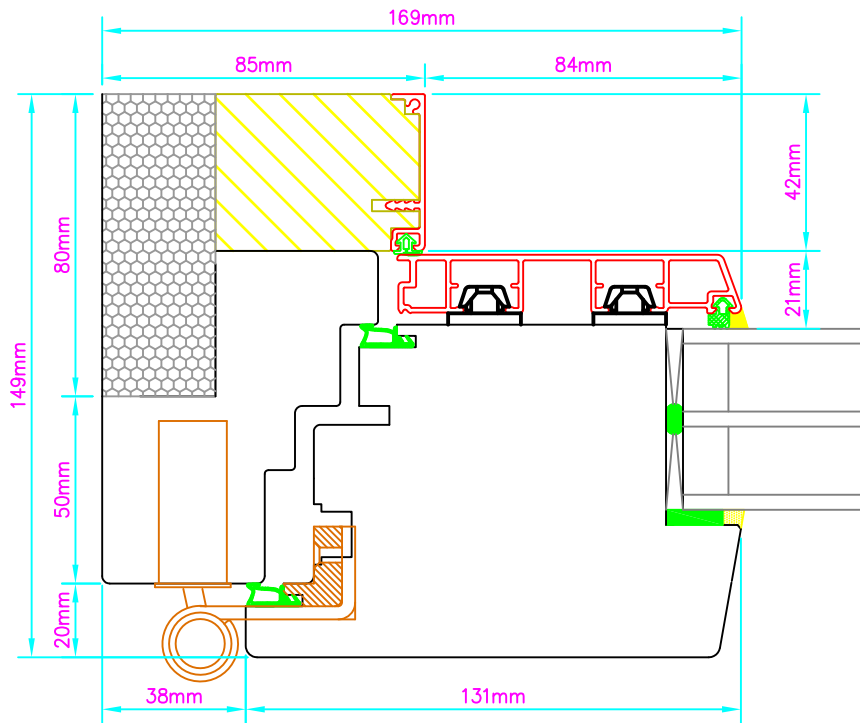

Optiwin Side Entry Door Door System

Viewed from inside with arrow
vertex representing the handle

JAMB

JAMB