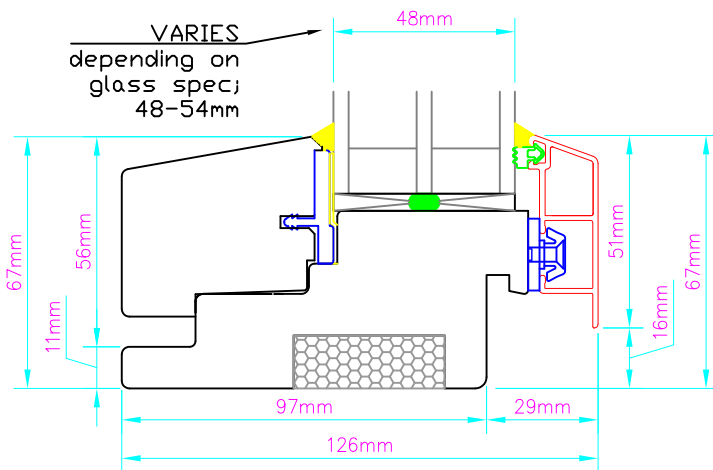

# Optiwin Resista Modern Window Fixed Window System

INTERIOR  EXTERIOR

**SILL**

Viewed from inside with arrow vertex representing the handle

**JAMB**