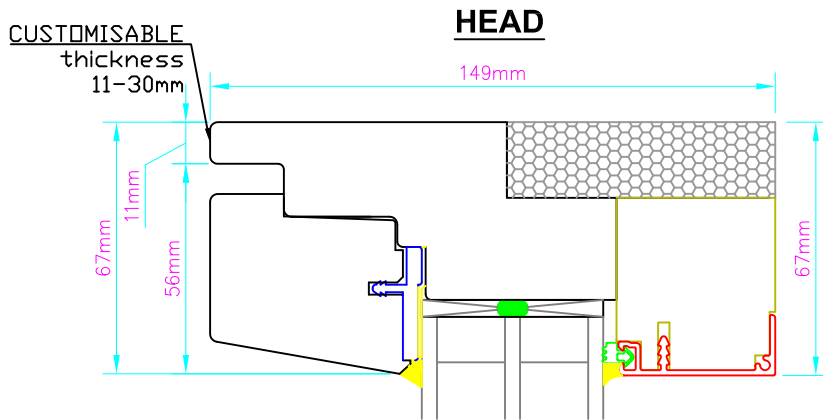

# Optiwin Resista Modern Window Fixed Window System

INTERIOR  EXTERIOR

**SILL**

Viewed from inside with arrow vertex representing the handle

**JAMB**