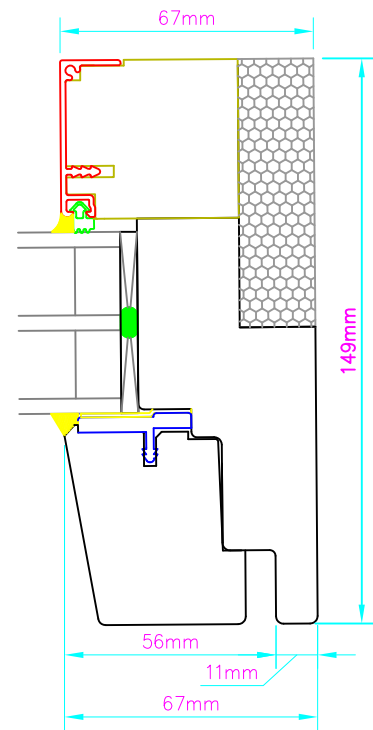

# Optiwin Resista Modern Window Fixed Window System

INTERIOR  EXTERIOR

**SILL**

Viewed from inside with arrow vertex representing the handle

**JAMB**