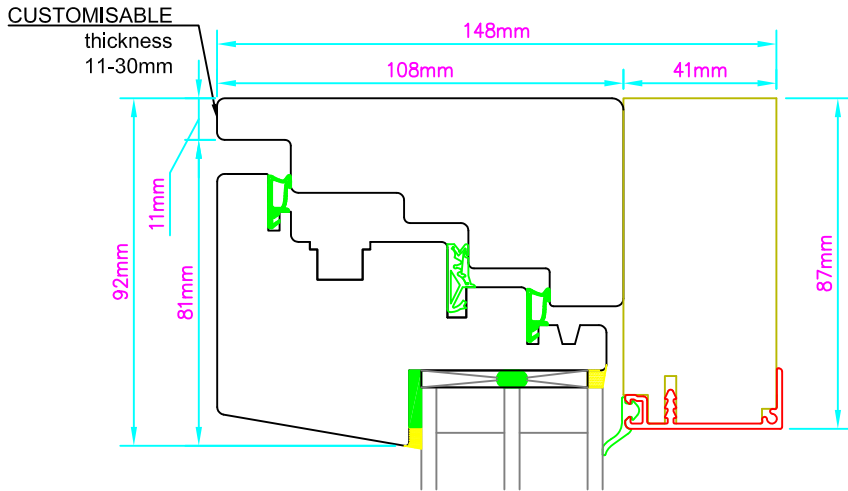

Optiwin Purista Window

Patio Door System

HEAD

INTERIOR

EXTERIOR