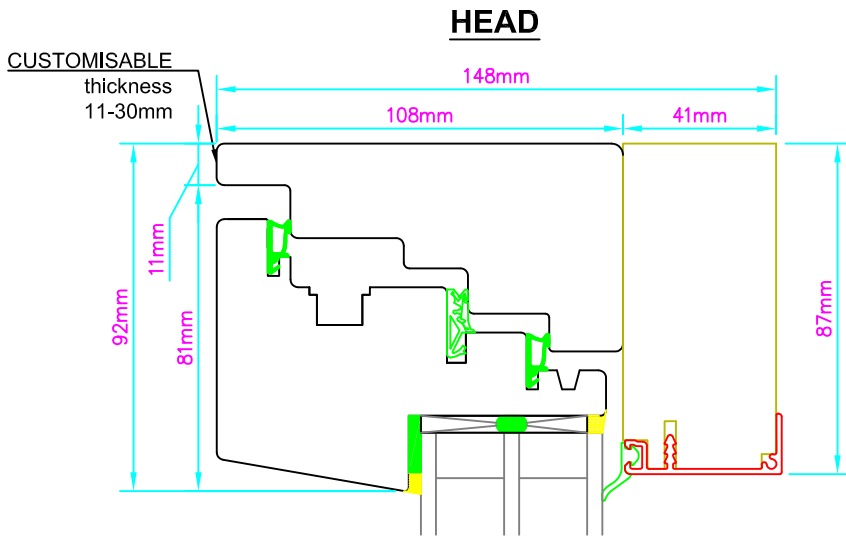

Optiwin Purista Window

Opening Window System

Viewed from inside with arrow vertex representing the handle

INTERIOR EXTERIOR

JAMB