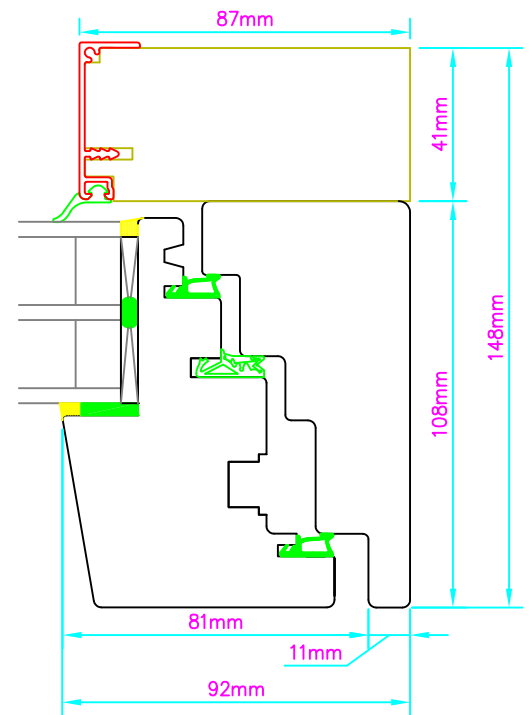

Optiwin Purista Window

Opening Window System

Viewed from inside with arrow vertex representing the handle

INTERIOR EXTERIOR

JAMB