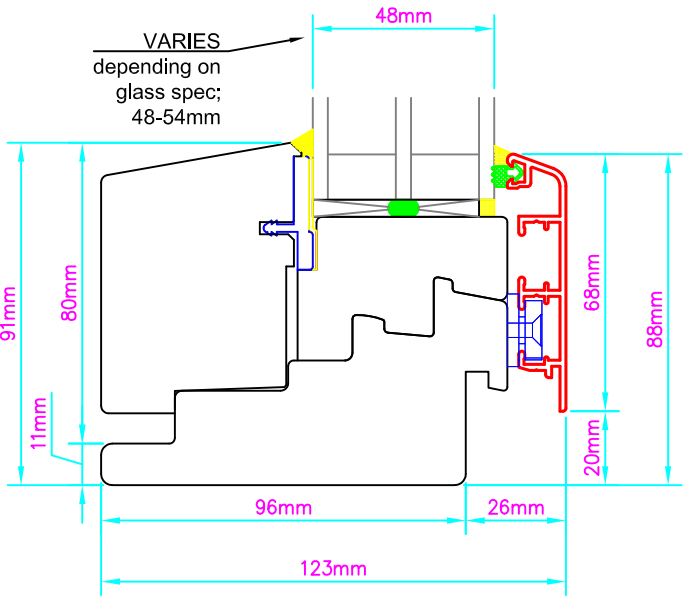

Optiwin Purista Window

Fixed Window System

INTERIOR EXTERIOR

Viewed from inside with arrow vertex representing the handle

SILL

JAMB