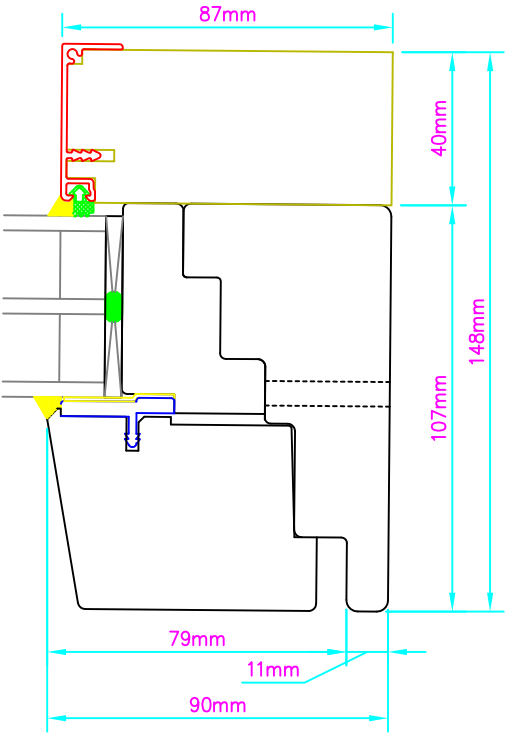

Optiwin Purista Window

Fixed Window System

INTERIOR EXTERIOR

SILL

Viewed from inside with arrow vertex representing the handle

JAMB