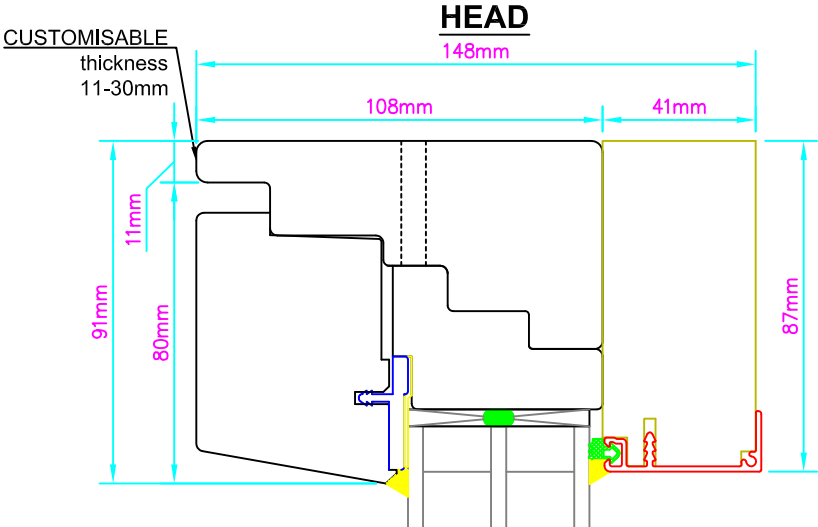

Optiwin Purista Window

Fixed Window System

INTERIOR EXTERIOR

SILL

Viewed from inside with arrow vertex representing the handle

JAMB