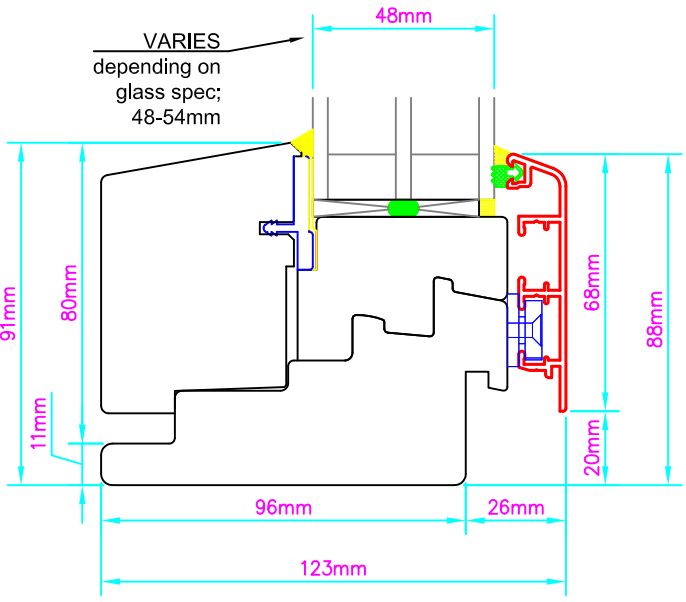

Optiwin Purista Window

Fixed Window System

INTERIOR EXTERIOR

SILL

Viewed from inside with arrow vertex representing the handle

JAMB