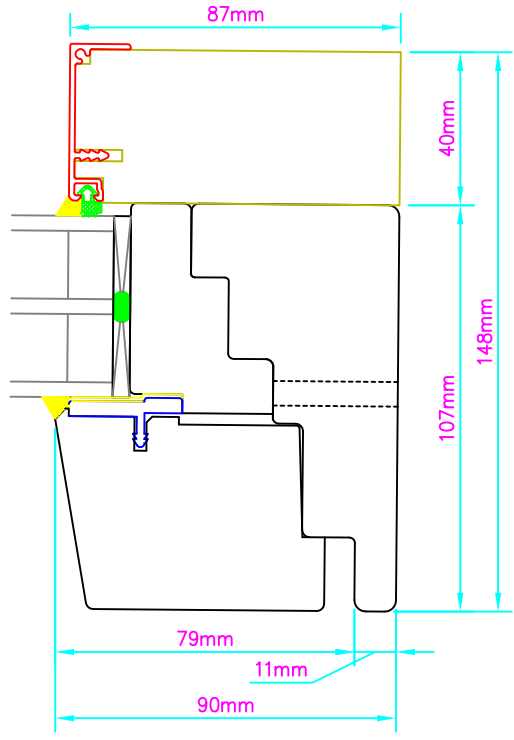

Optiwin Purista Window

Fixed Window System

INTERIOR EXTERIOR

Viewed from inside with arrow vertex representing the handle

SILL

JAMB