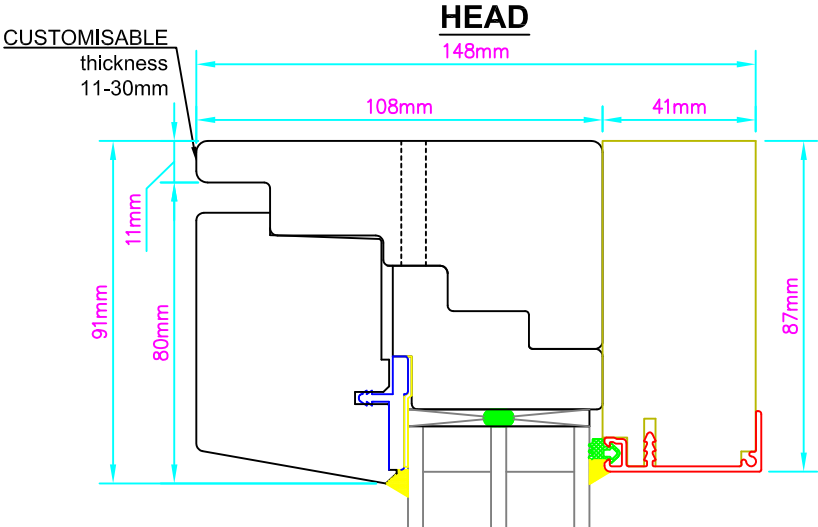

Optiwin Purista Window

Fixed Window System

INTERIOR EXTERIOR

Viewed from inside with arrow vertex representing the handle

SILL

JAMB