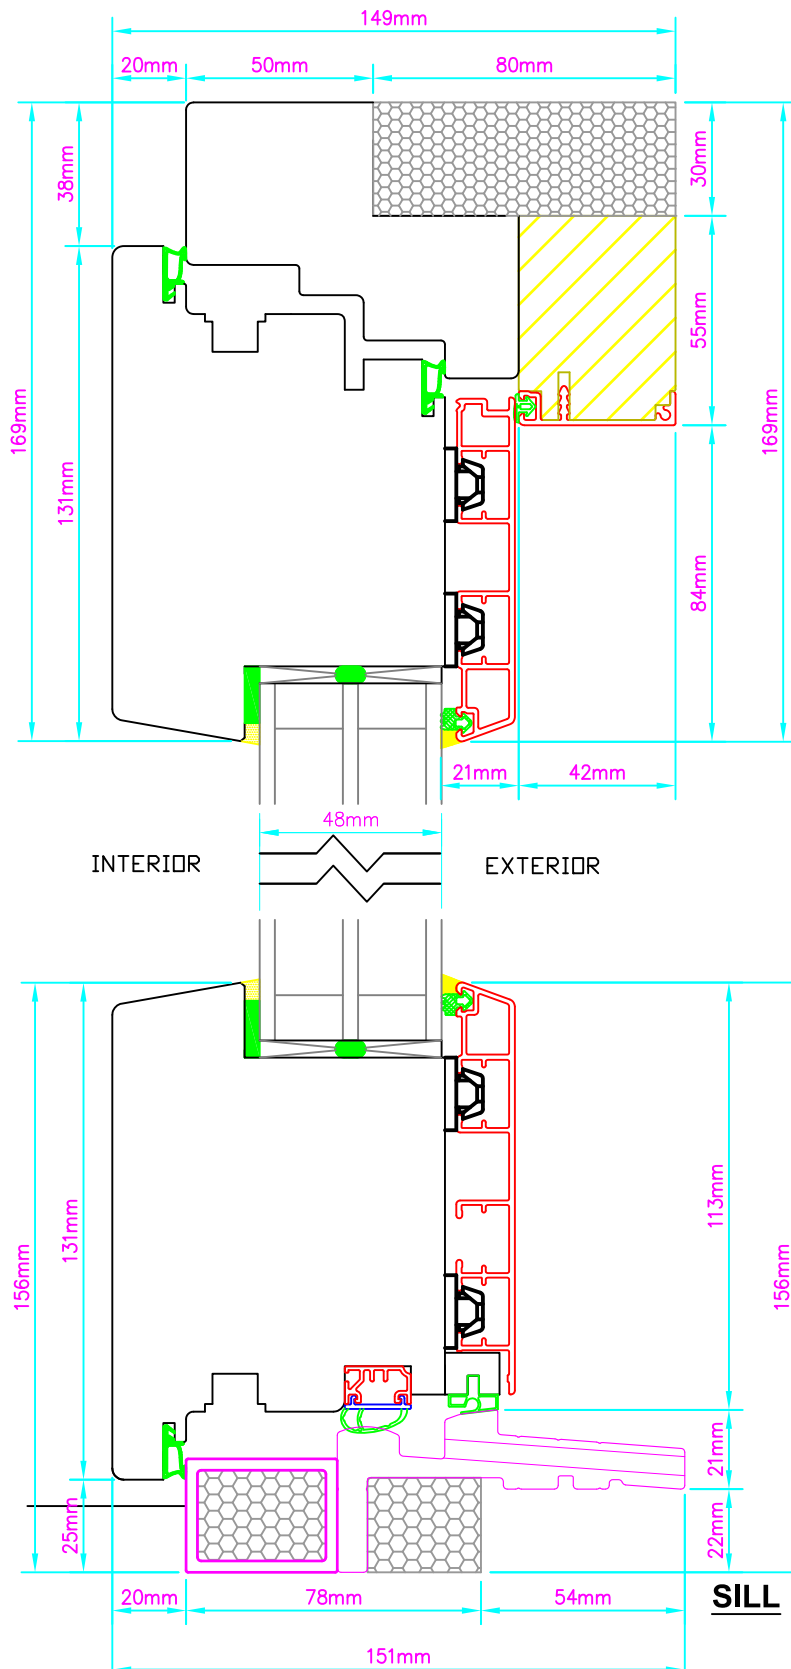

Optiwin Side Entry Door Door System

HEAD

Viewed from inside with arrow vertex representing the handle