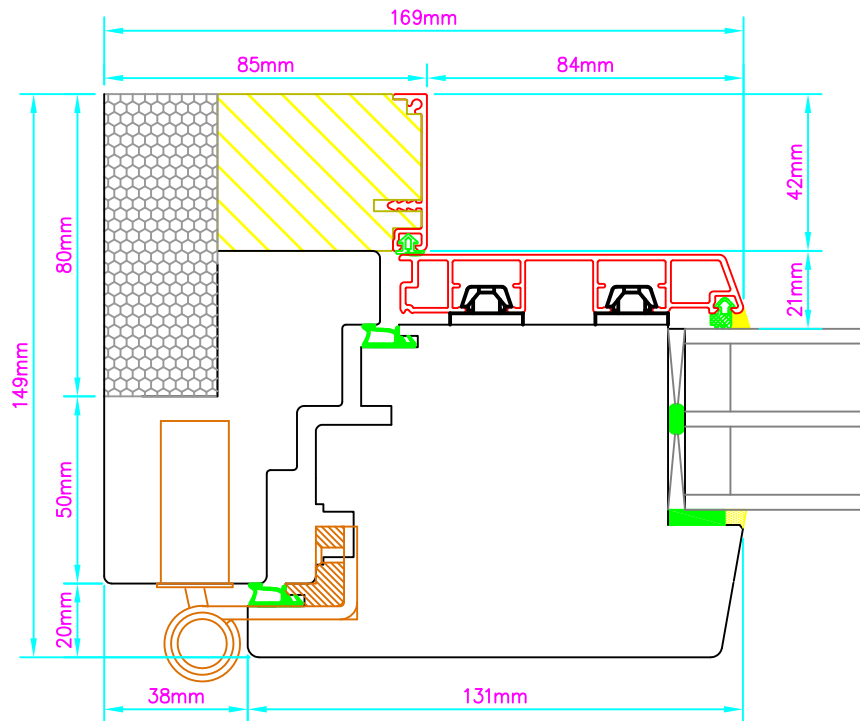

Optiwin Side Entry Door Door System

Viewed from inside with arrow
vertex representing the handle

JAMB

JAMB