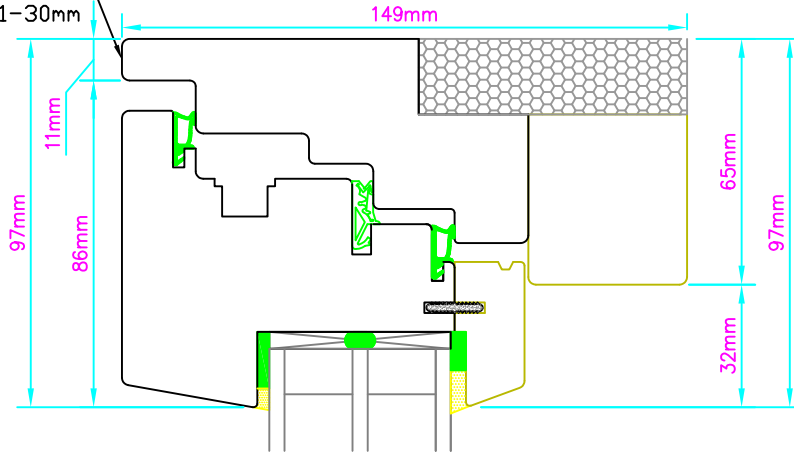

## Opening Window System

CUSTOMISABLE  
thickness  
11-30mm

### HEAD

Viewed from inside with arrow  
vertex representing the handle

INTERIOR

EXTERIOR