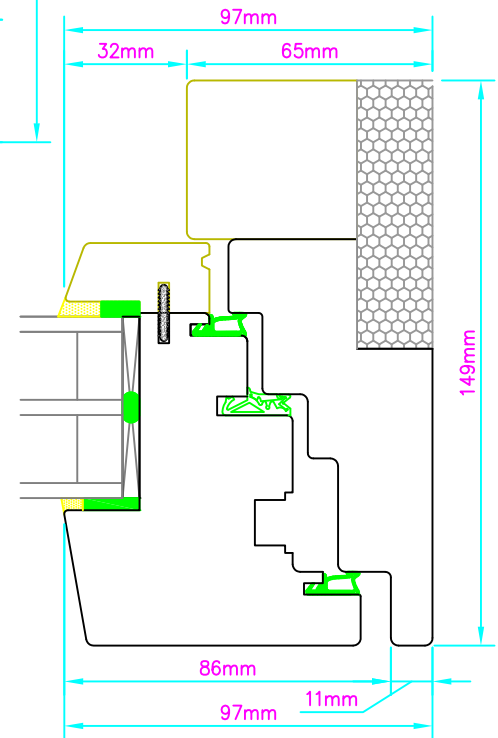

Optiwin Lignumum Modern Window

Opening Window System

CUSTOMISABLE
thickness
11-30mm

HEAD

Viewed from inside with arrow
vertex representing the handle

INTERIOR

EXTERIOR

SILL

JAMB