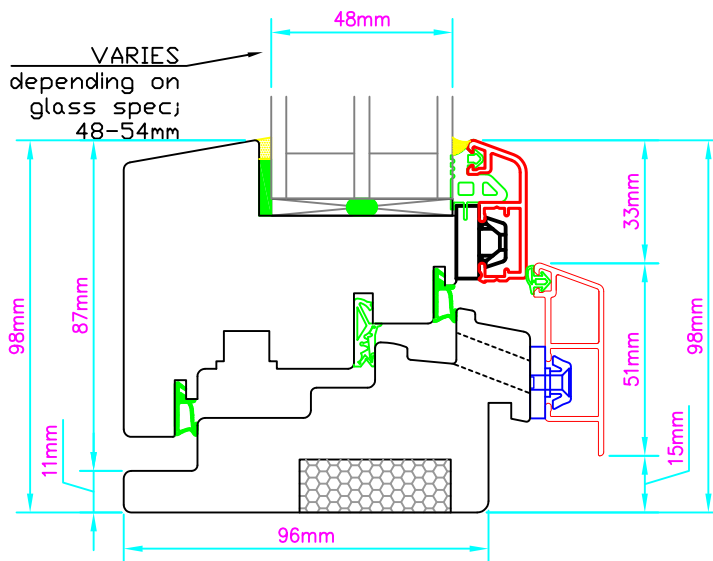

## Opening Window System

CUSTOMISABLE  
thickness  
11-30mm

### HEAD

Viewed from inside with arrow  
vertex representing the handle

INTERIOR

EXTERIOR