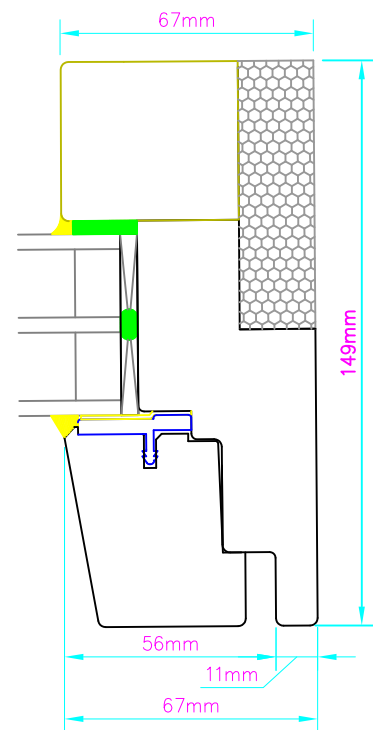

Optiwin Lignumum Modern Window

Fixed Window System

INTERIOR  EXTERIOR

SILL

Viewed from inside with arrow vertex representing the handle

JAMB