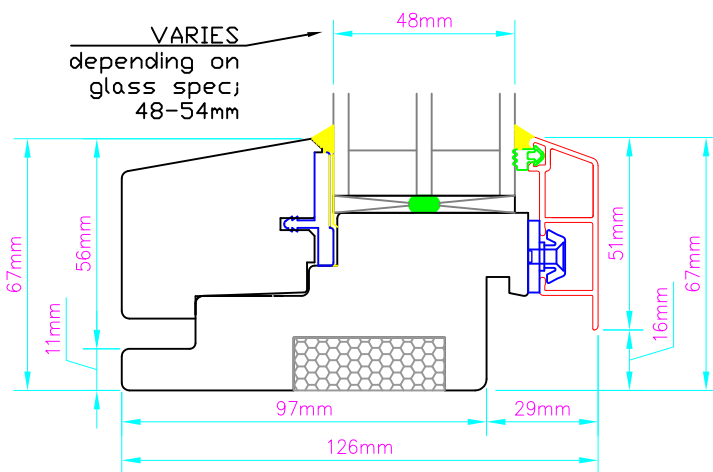

Optiwin Lignumum Modern Window

Fixed Window System

INTERIOR  EXTERIOR

SILL

Viewed from inside with arrow vertex representing the handle

JAMB