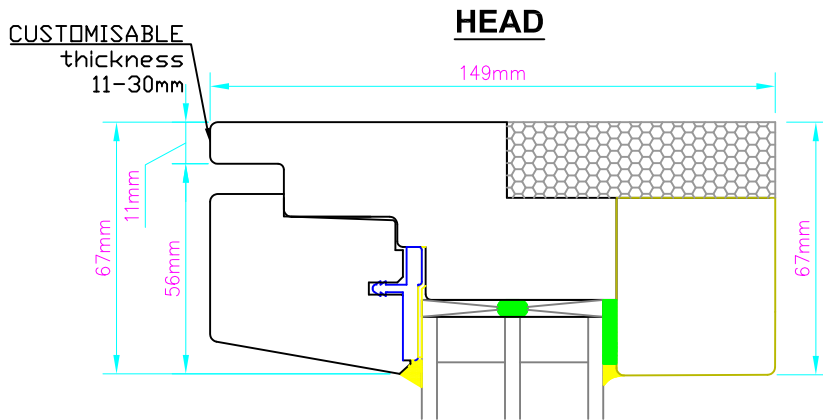

Optiwin Lignumum Modern Window

Fixed Window System

INTERIOR  EXTERIOR

SILL

Viewed from inside with arrow vertex representing the handle

JAMB