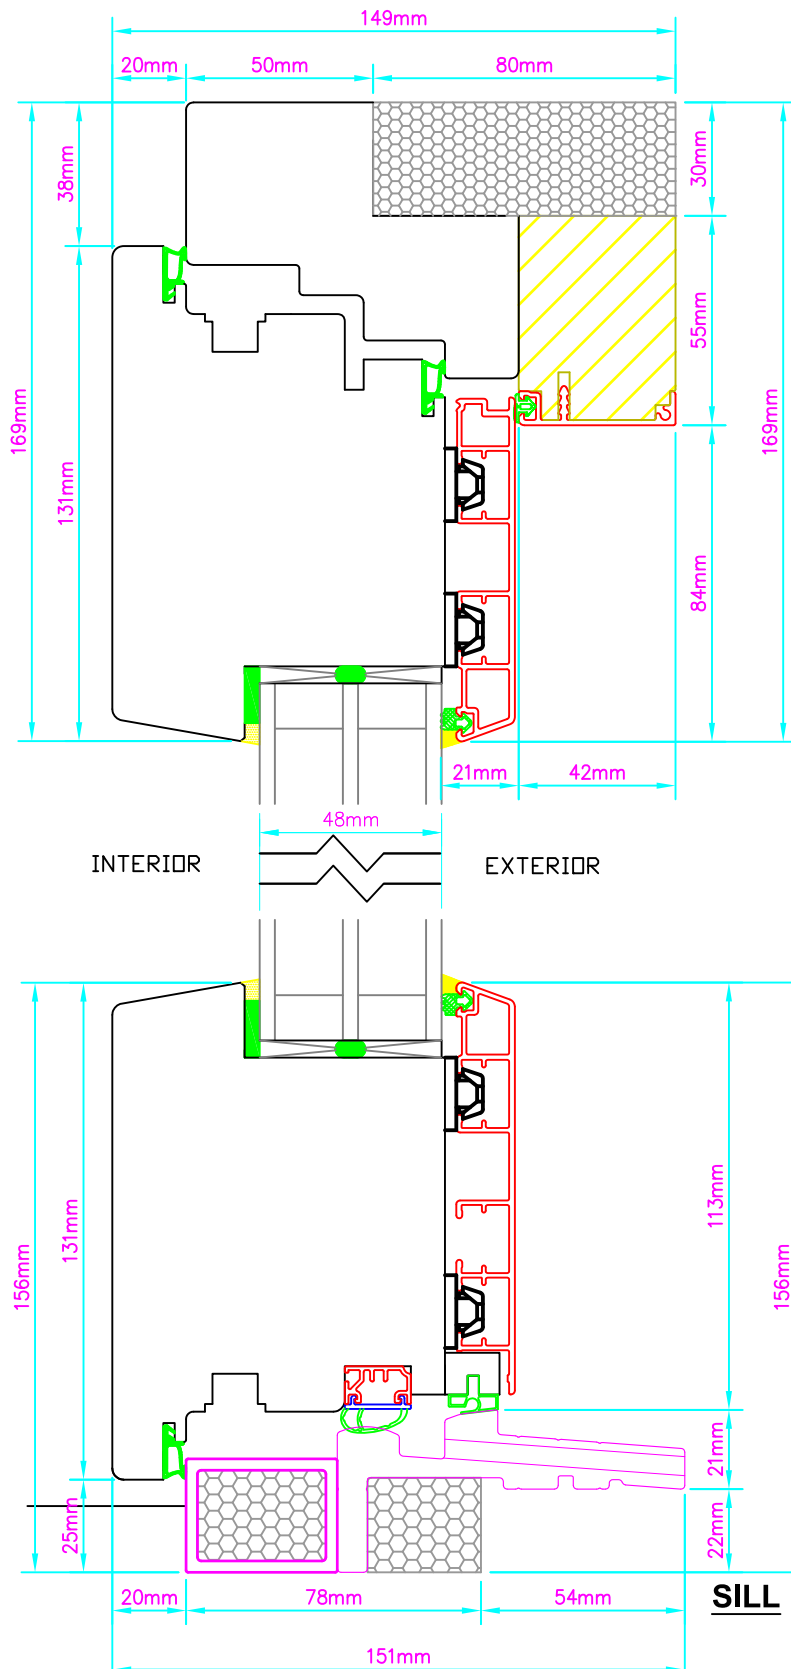

Optiwin Side Entry Door Door System

HEAD

Viewed from inside with arrow vertex representing the handle