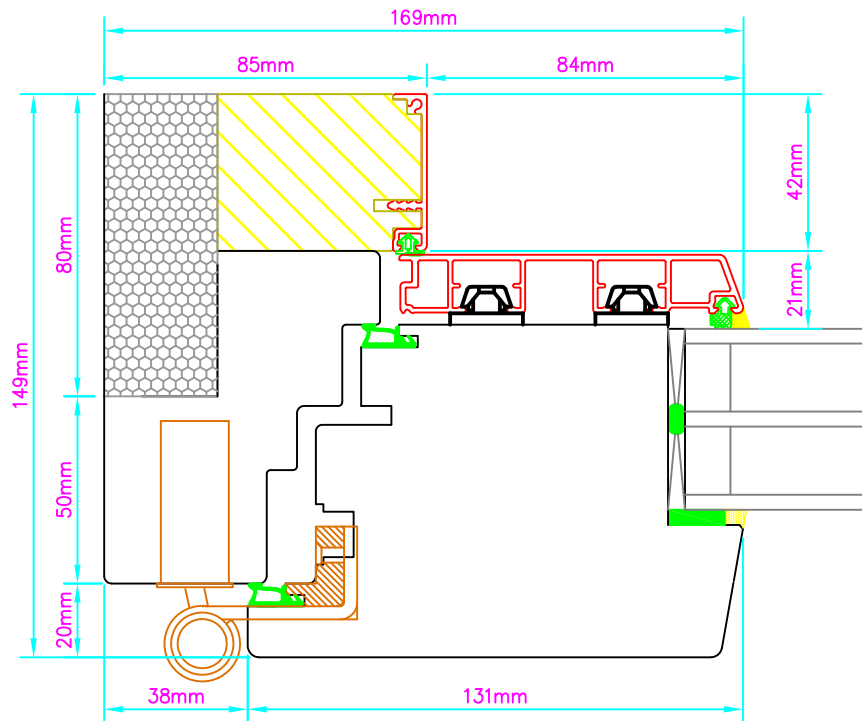

# Optiwin Side Entry Door Door System

Viewed from inside with arrow  
vertex representing the handle

**JAMB**

**JAMB**