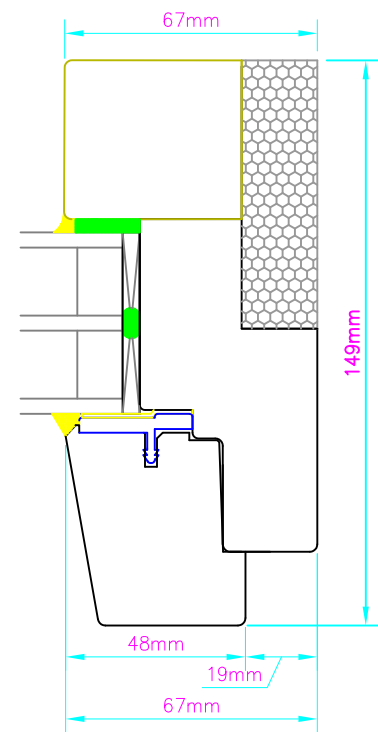

Optiwin Lignumum Classic Window

Fixed Window System

INTERIOR  EXTERIOR

SILL

Viewed from inside with arrow vertex representing the handle

JAMB