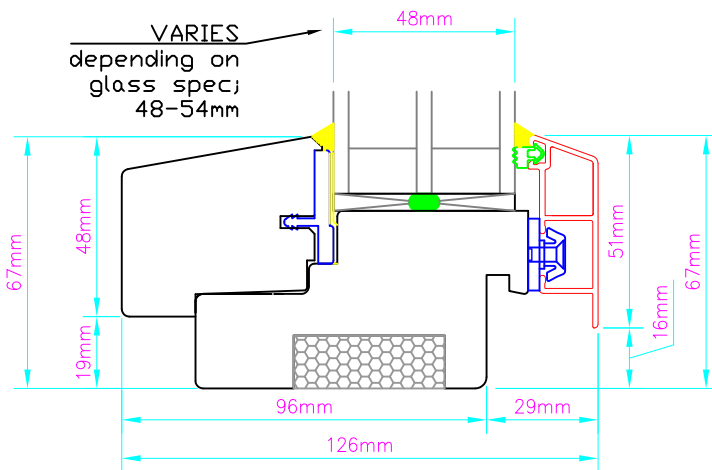

Optiwin Lignumum Classic Window

Fixed Window System

INTERIOR  EXTERIOR

SILL

Viewed from inside with arrow vertex representing the handle

JAMB