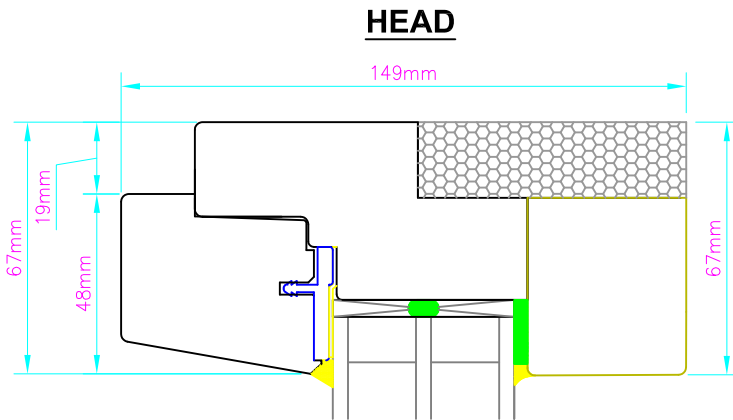

Optiwin Lignumum Classic Window

Fixed Window System

INTERIOR  EXTERIOR

SILL

Viewed from inside with arrow vertex representing the handle

JAMB