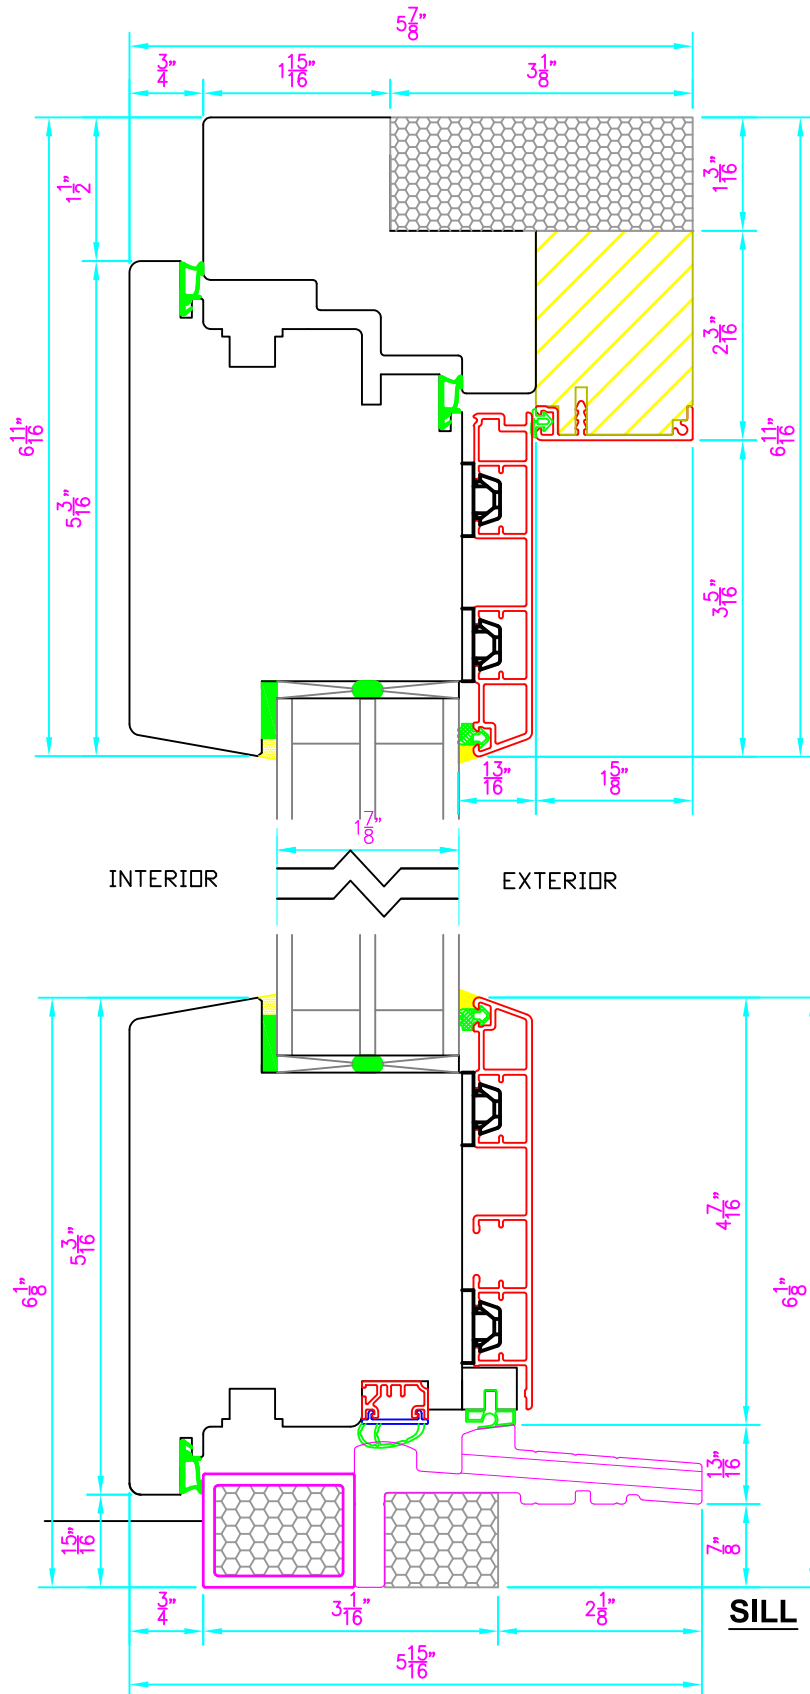

# Optiwin Side Entry Door Door System

**HEAD**

Viewed from inside with arrow vertex representing the handle