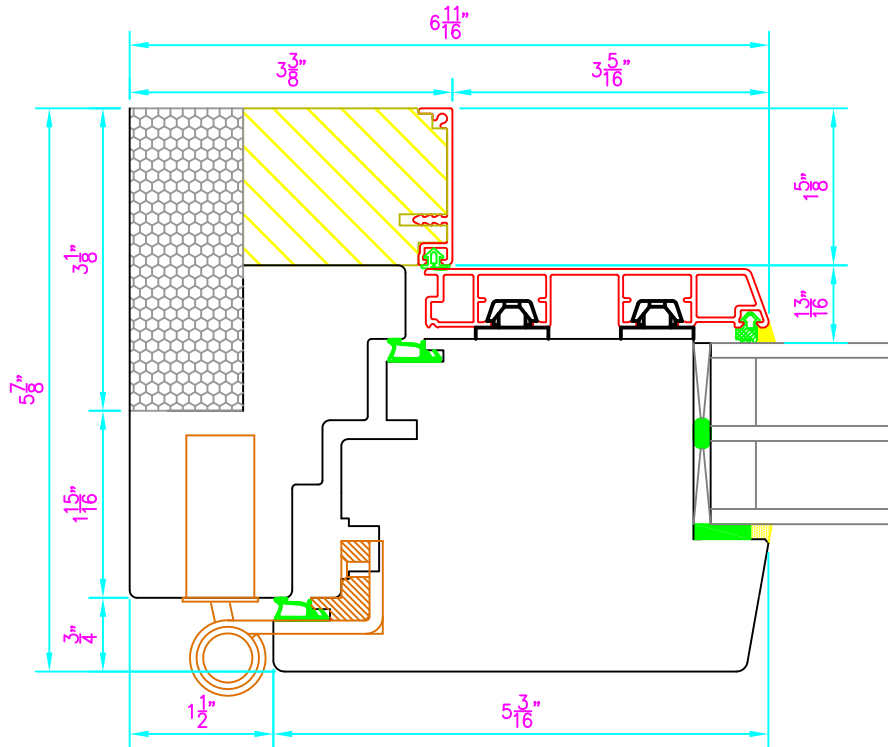

# Optiwin Side Entry Door Door System

Viewed from inside with arrow  
vertex representing the handle

**JAMB**

**JAMB**