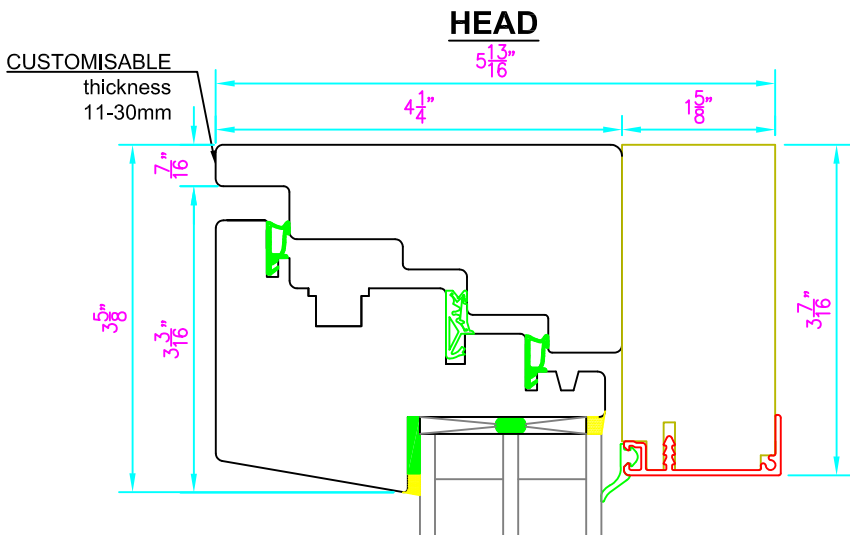

Optiwin Purista Window

Opening Window System

Viewed from inside with arrow vertex representing the handle

INTERIOR  EXTERIOR

JAMB