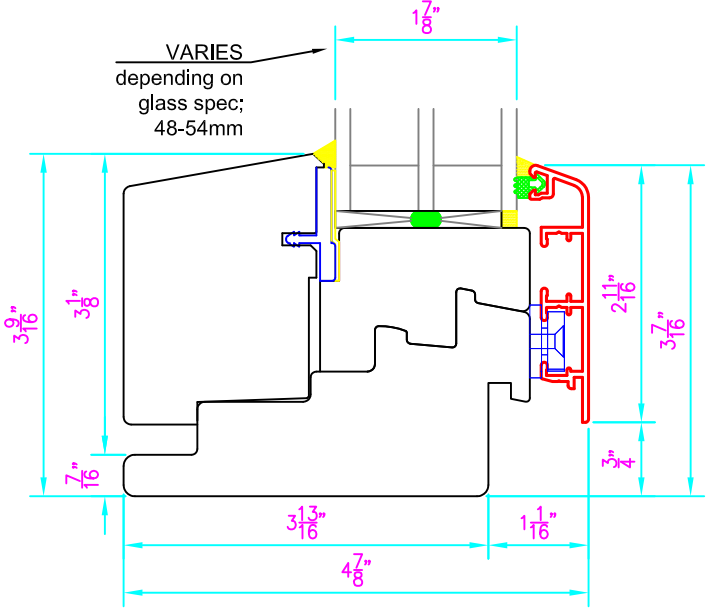

Optiwin Purista Window

Fixed Window System

JAMB

SILL