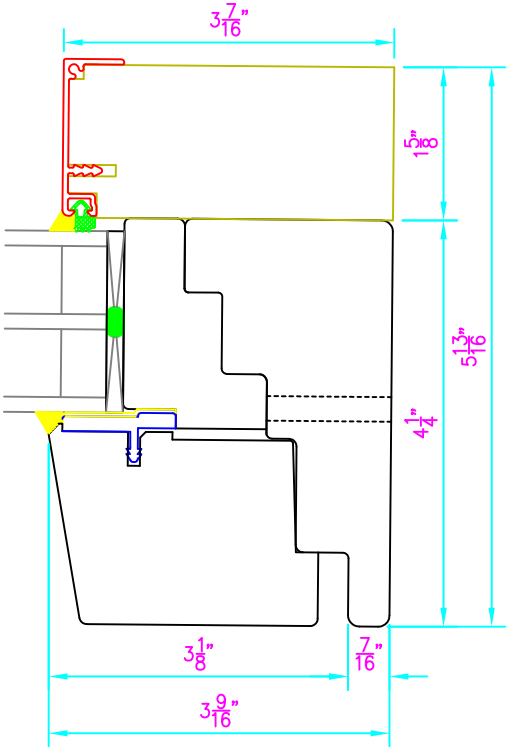

Optiwin Purista Window

Fixed Window System

Viewed from inside with arrow vertex representing the handle

JAMB

SILL