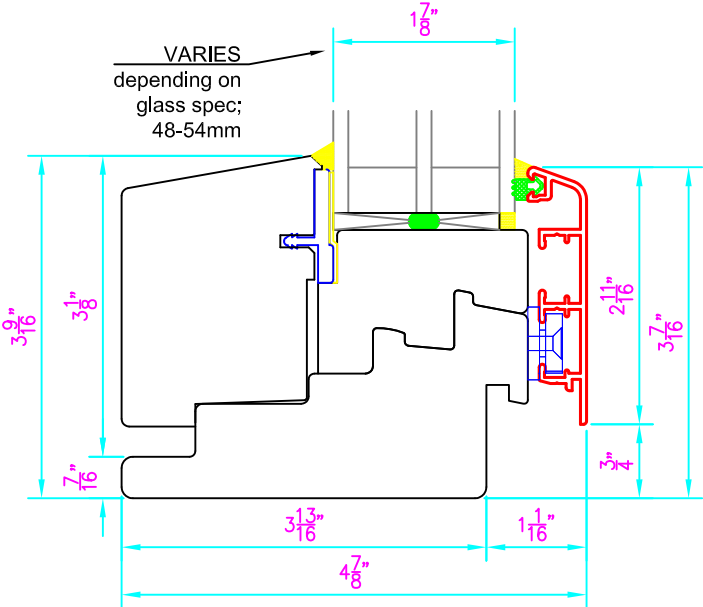

Optiwin Purista Window

Fixed Window System

Viewed from inside with arrow vertex representing the handle

JAMB

SILL