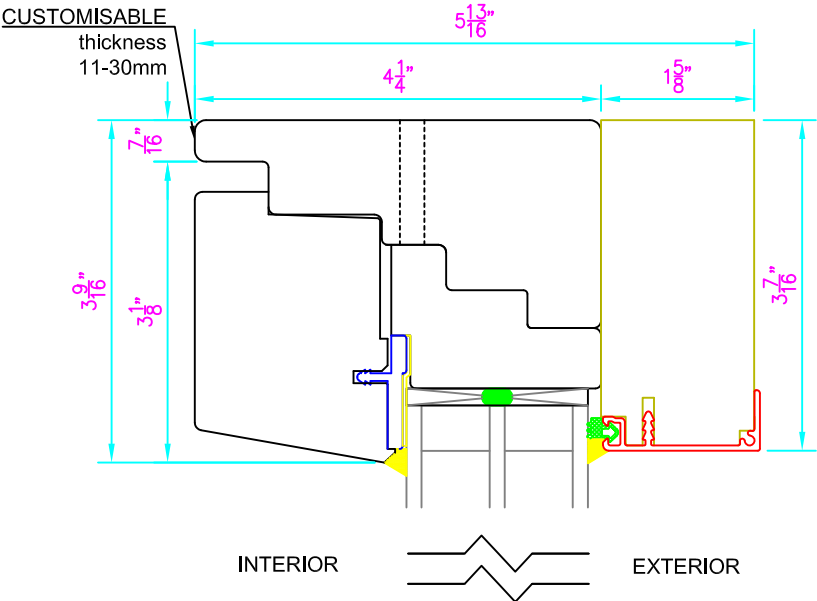

Optiwin Purista Window

Fixed Window System

Viewed from inside with arrow vertex representing the handle

JAMB

SILL