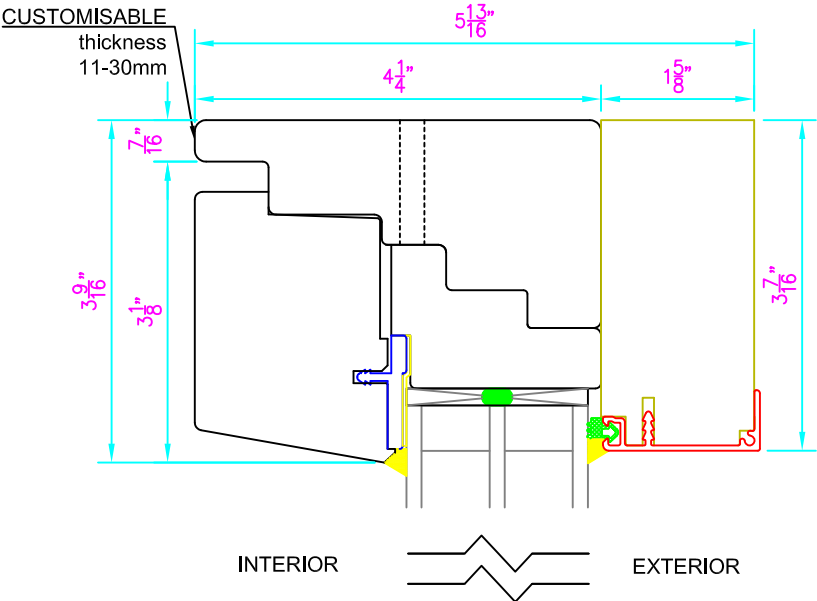

Optiwin Purista Window

Fixed Window System

JAMB

SILL