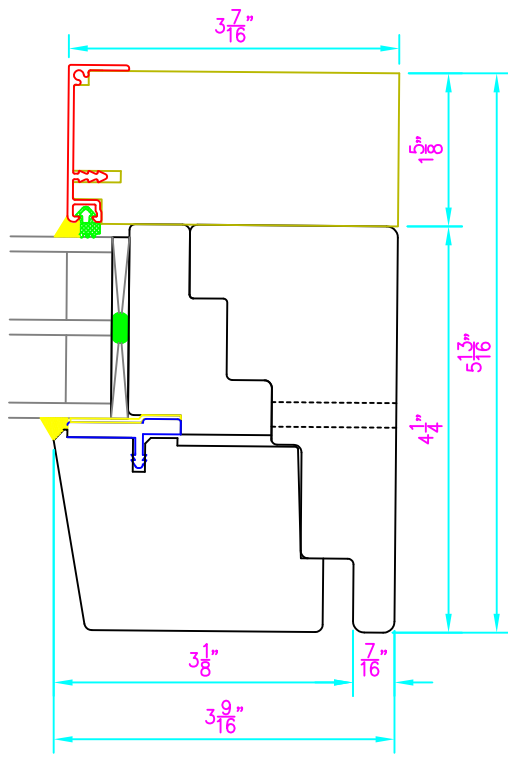

Optiwin Purista Window

Fixed Window System

JAMB

SILL