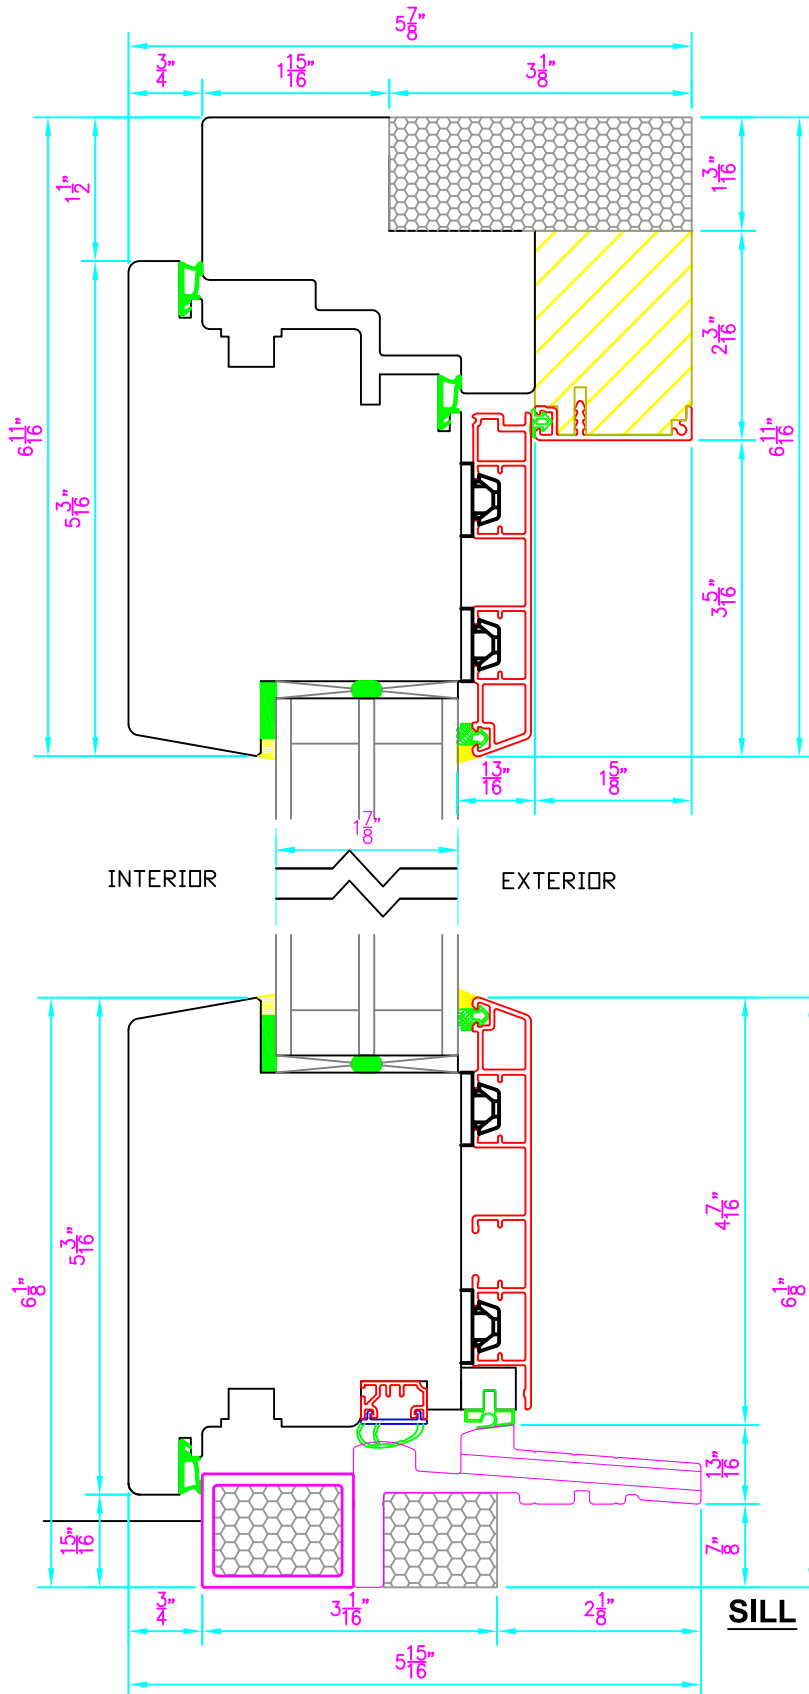

Optiwin Side Entry Door Door System

HEAD

Viewed from inside with arrow vertex representing the handle