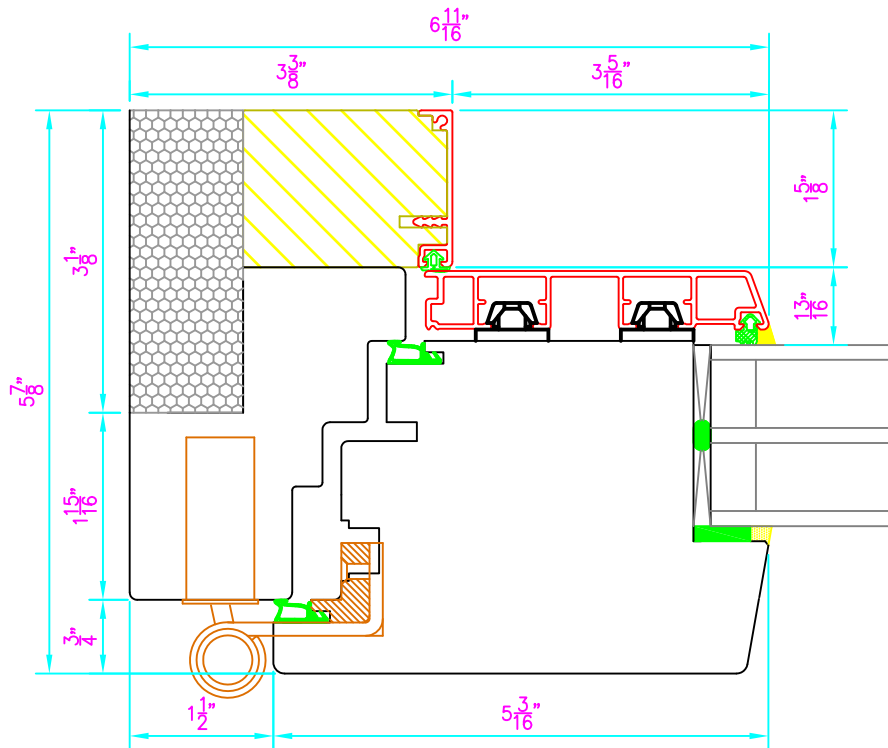

# Optiwin Side Entry Door Door System

Viewed from inside with arrow  
vertex representing the handle

**JAMB**

**JAMB**