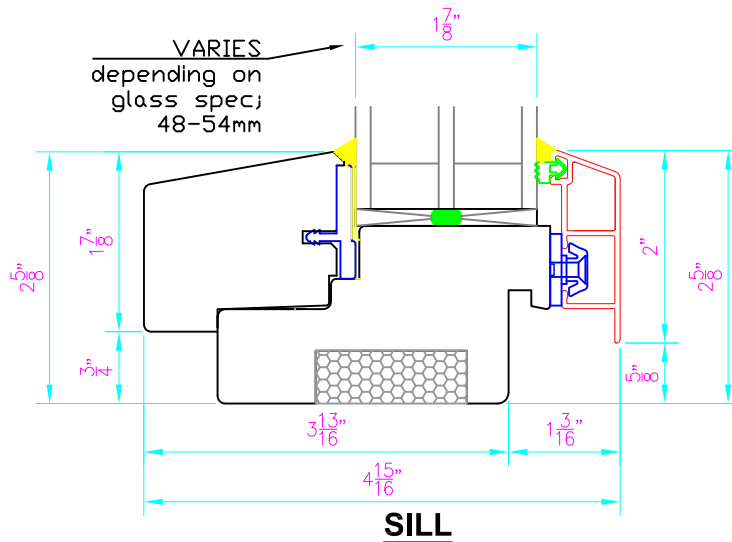

Optiwin Lignumum Classic Window Fixed Window System

INTERIOR  EXTERIOR

Viewed from inside with arrow vertex representing the handle