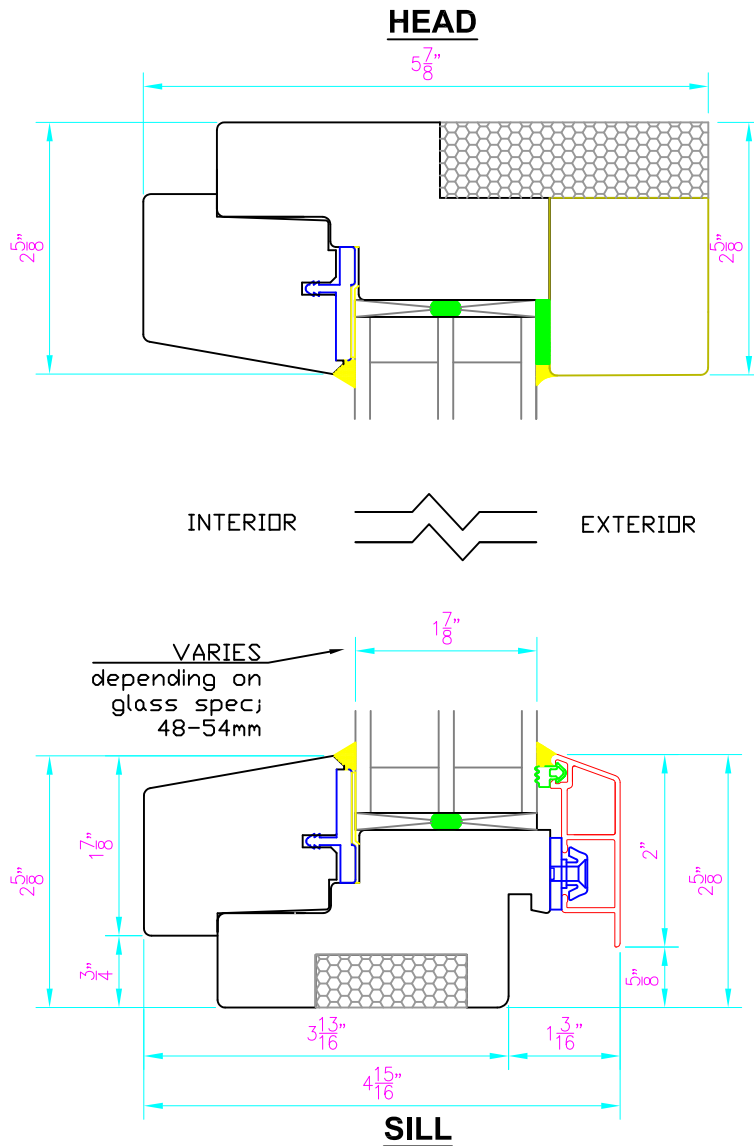

Optiwin Lignumum Classic Window

Fixed Window System

Viewed from inside with arrow vertex representing the handle